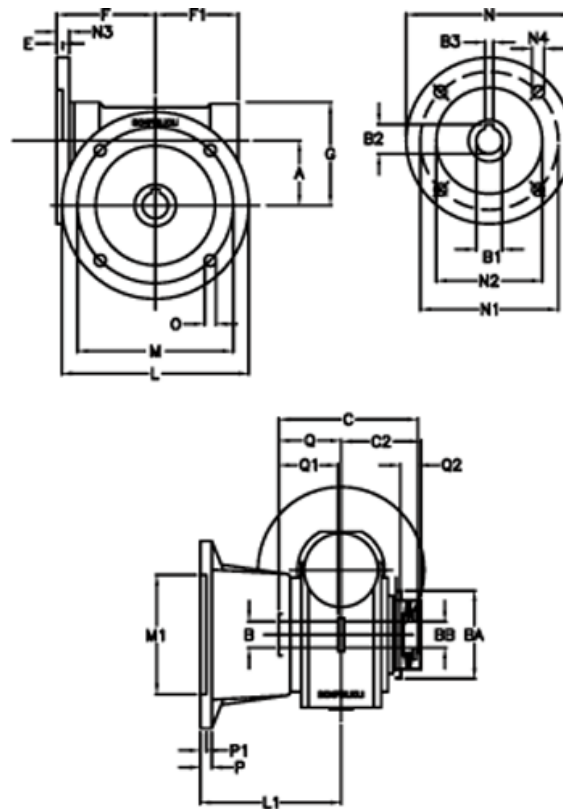

# Data Sheet

Article number: 390204406062336

Description: Worm Gear with Torque Limiter  
VF 44-L2-FA-60-P63B14

## Measures

a = 44.6	C2 = 48	m = 87	P = 9
B = 18	Description = VF 44FA-xx-63B14	M1 = 60	P1 = 7
B1 E7 = 11	E = 2	N = 90	Q = 32.0
B2 = 12.8	F = 65	N1 = 75	Q1 = 32
B3 H9 = 4	F1 = 54	N2 = 60	Q2 = 12
BA = 40	g = 71	N3 = 8.0	
BB H7 = 11	L = 110	N4 = 5.5	
C = 79	L1 = 90	O = 8.5	